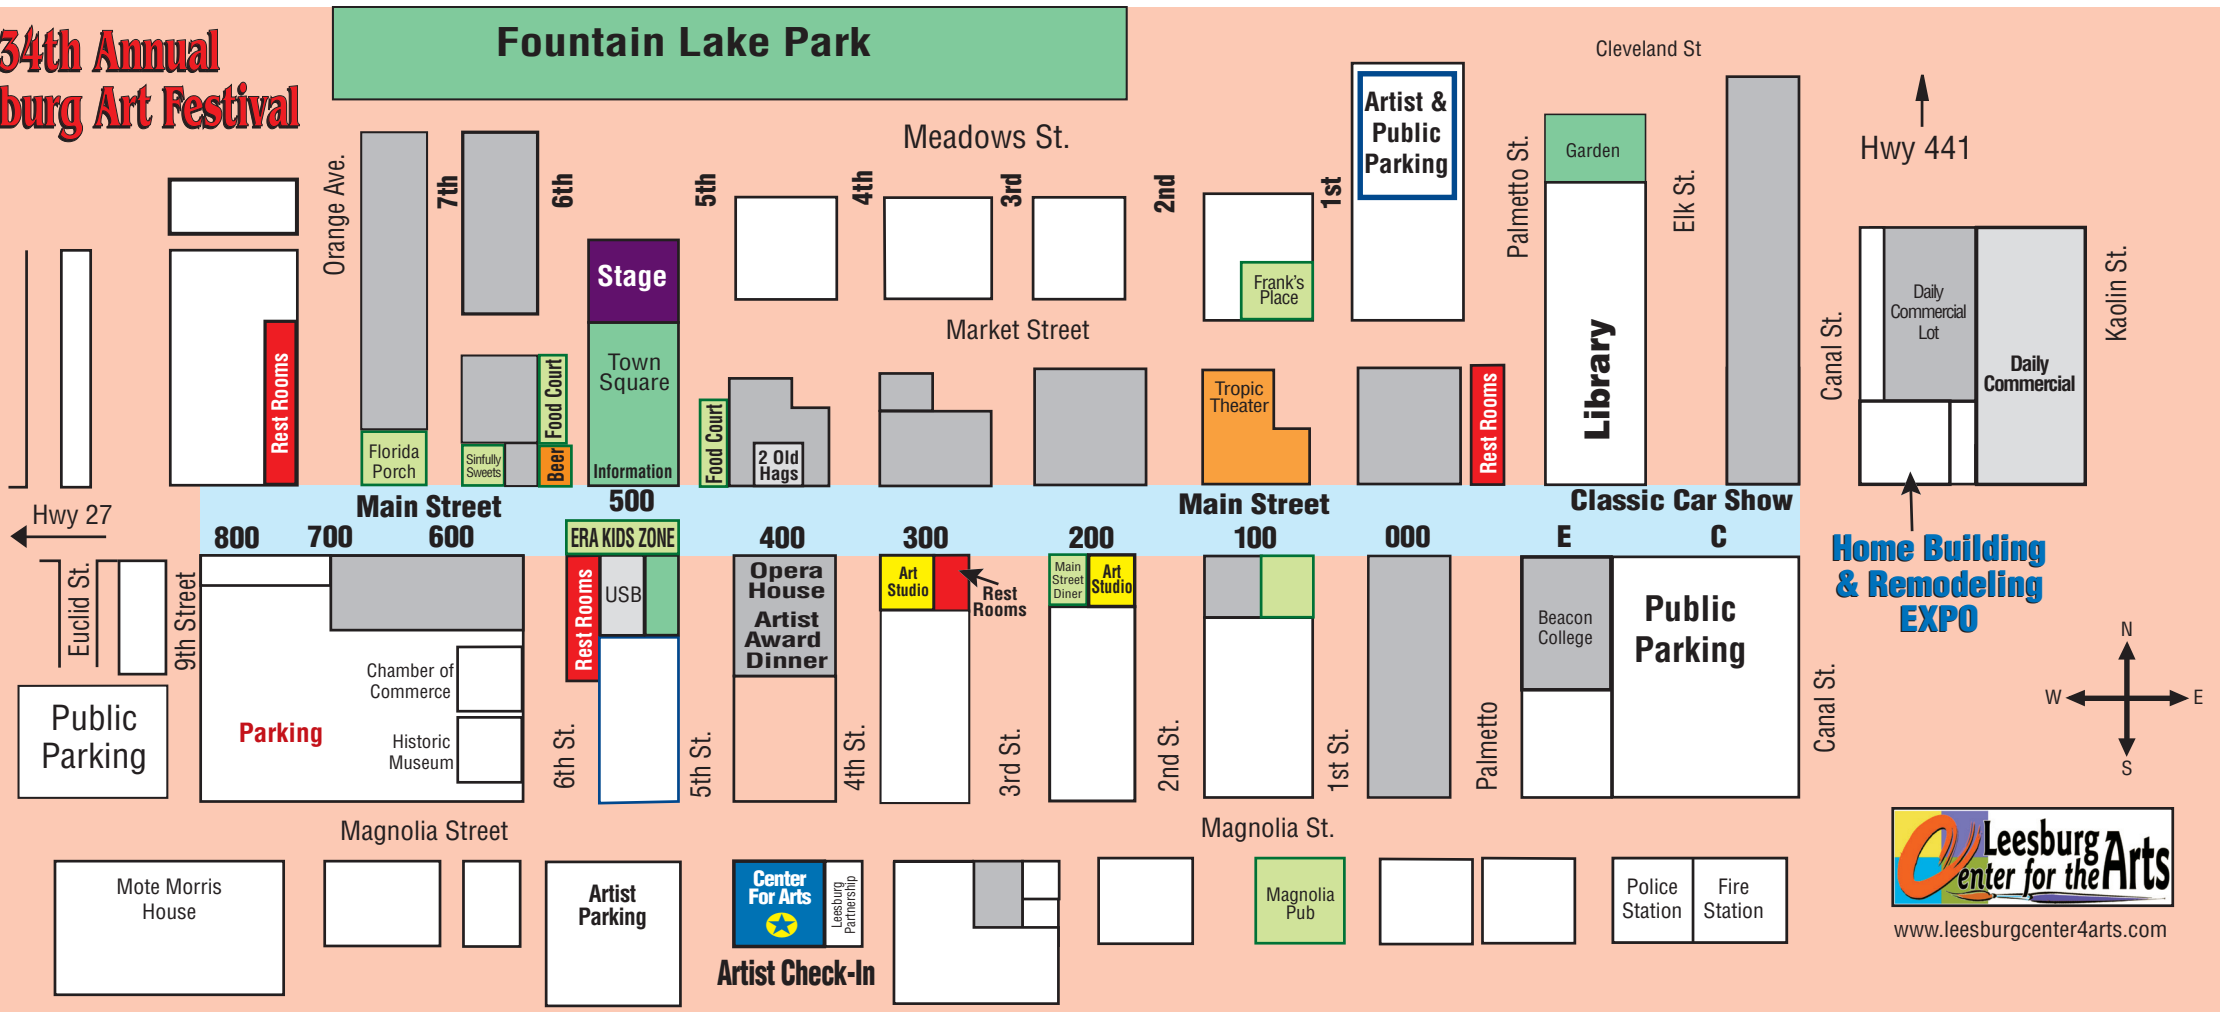

# 34th Annual Leesburg Art Festival

## Fountain Lake Park

**Home Building & Remodeling EXPO**

Space	Name	Space	Name	Space	Name	Space	Name		
<b>Ceramics</b>				<b>Glass</b>					
610	C Richard Kausalik	206	FC Larry Clarke	709	J Ladda Bihler	307	P Jinsheng Song		
105	C Darryl Jackson	701	FC Nancy Piatek	405	J Phyllis Roth	205	P Robert Bishop		
713	C Kelly Anne Cornell	711	FC Wayne Gao	602	J Lori Rosenberger	406	P Leroy Williams		
208	C Bill Schwenzer	<b>Jewelry</b>		306	J Lisa Parker	603	P Marilyn Murphy		
305	C Becky Baldwin	202	G Robin Sapp	207	J Susana Langlois	101	P Barbara Batchelder		
403	C Teresa Bowen	308	G Susan Hayes	106	J Javier Baron	409	P Lynn Ferris		
410	C Donna Batson	801	G Diane Outlaw	102	J Carlos Iglesias	715	P Patricia Leddon		
<b>Drawing, Graphics &amp; Printmaking</b>				<b>Mixed Media</b>					
310	DGR Suzanne Pelcha	708	J Michael McLaughlin	104	MM Joan Morro	404	PD Paul F. Ingwalson		
609	DGR Michael Fecca	103	J Penny Despos	604	MM Loretta Youngman	705	PD Mike Carley		
<b>Fiber</b>				112	J Jenna Hirt	407	MM Anna Kern	607	PD Karin Connolly
408	F Inna Schoeler	605	J Rick Austin	703	MM Parry Dolle	704	PD Robert Clibbon		
601	F Mary M. Waite	309	J Deborah Barnes	803	MM Alice Nichols	<b>Sculpture</b>			
<b>Fine Craft</b>				108	J JoAnn Felteau	400Y	S Jack Hill		
805	FC Jay Norman	608	J Lois Horne	702	S Curtis Jenney				
203	FC Jack Hahn	201	J Rob Weingartner	400W	P John "Jack" Thursby				
				606	P Kate Hall				